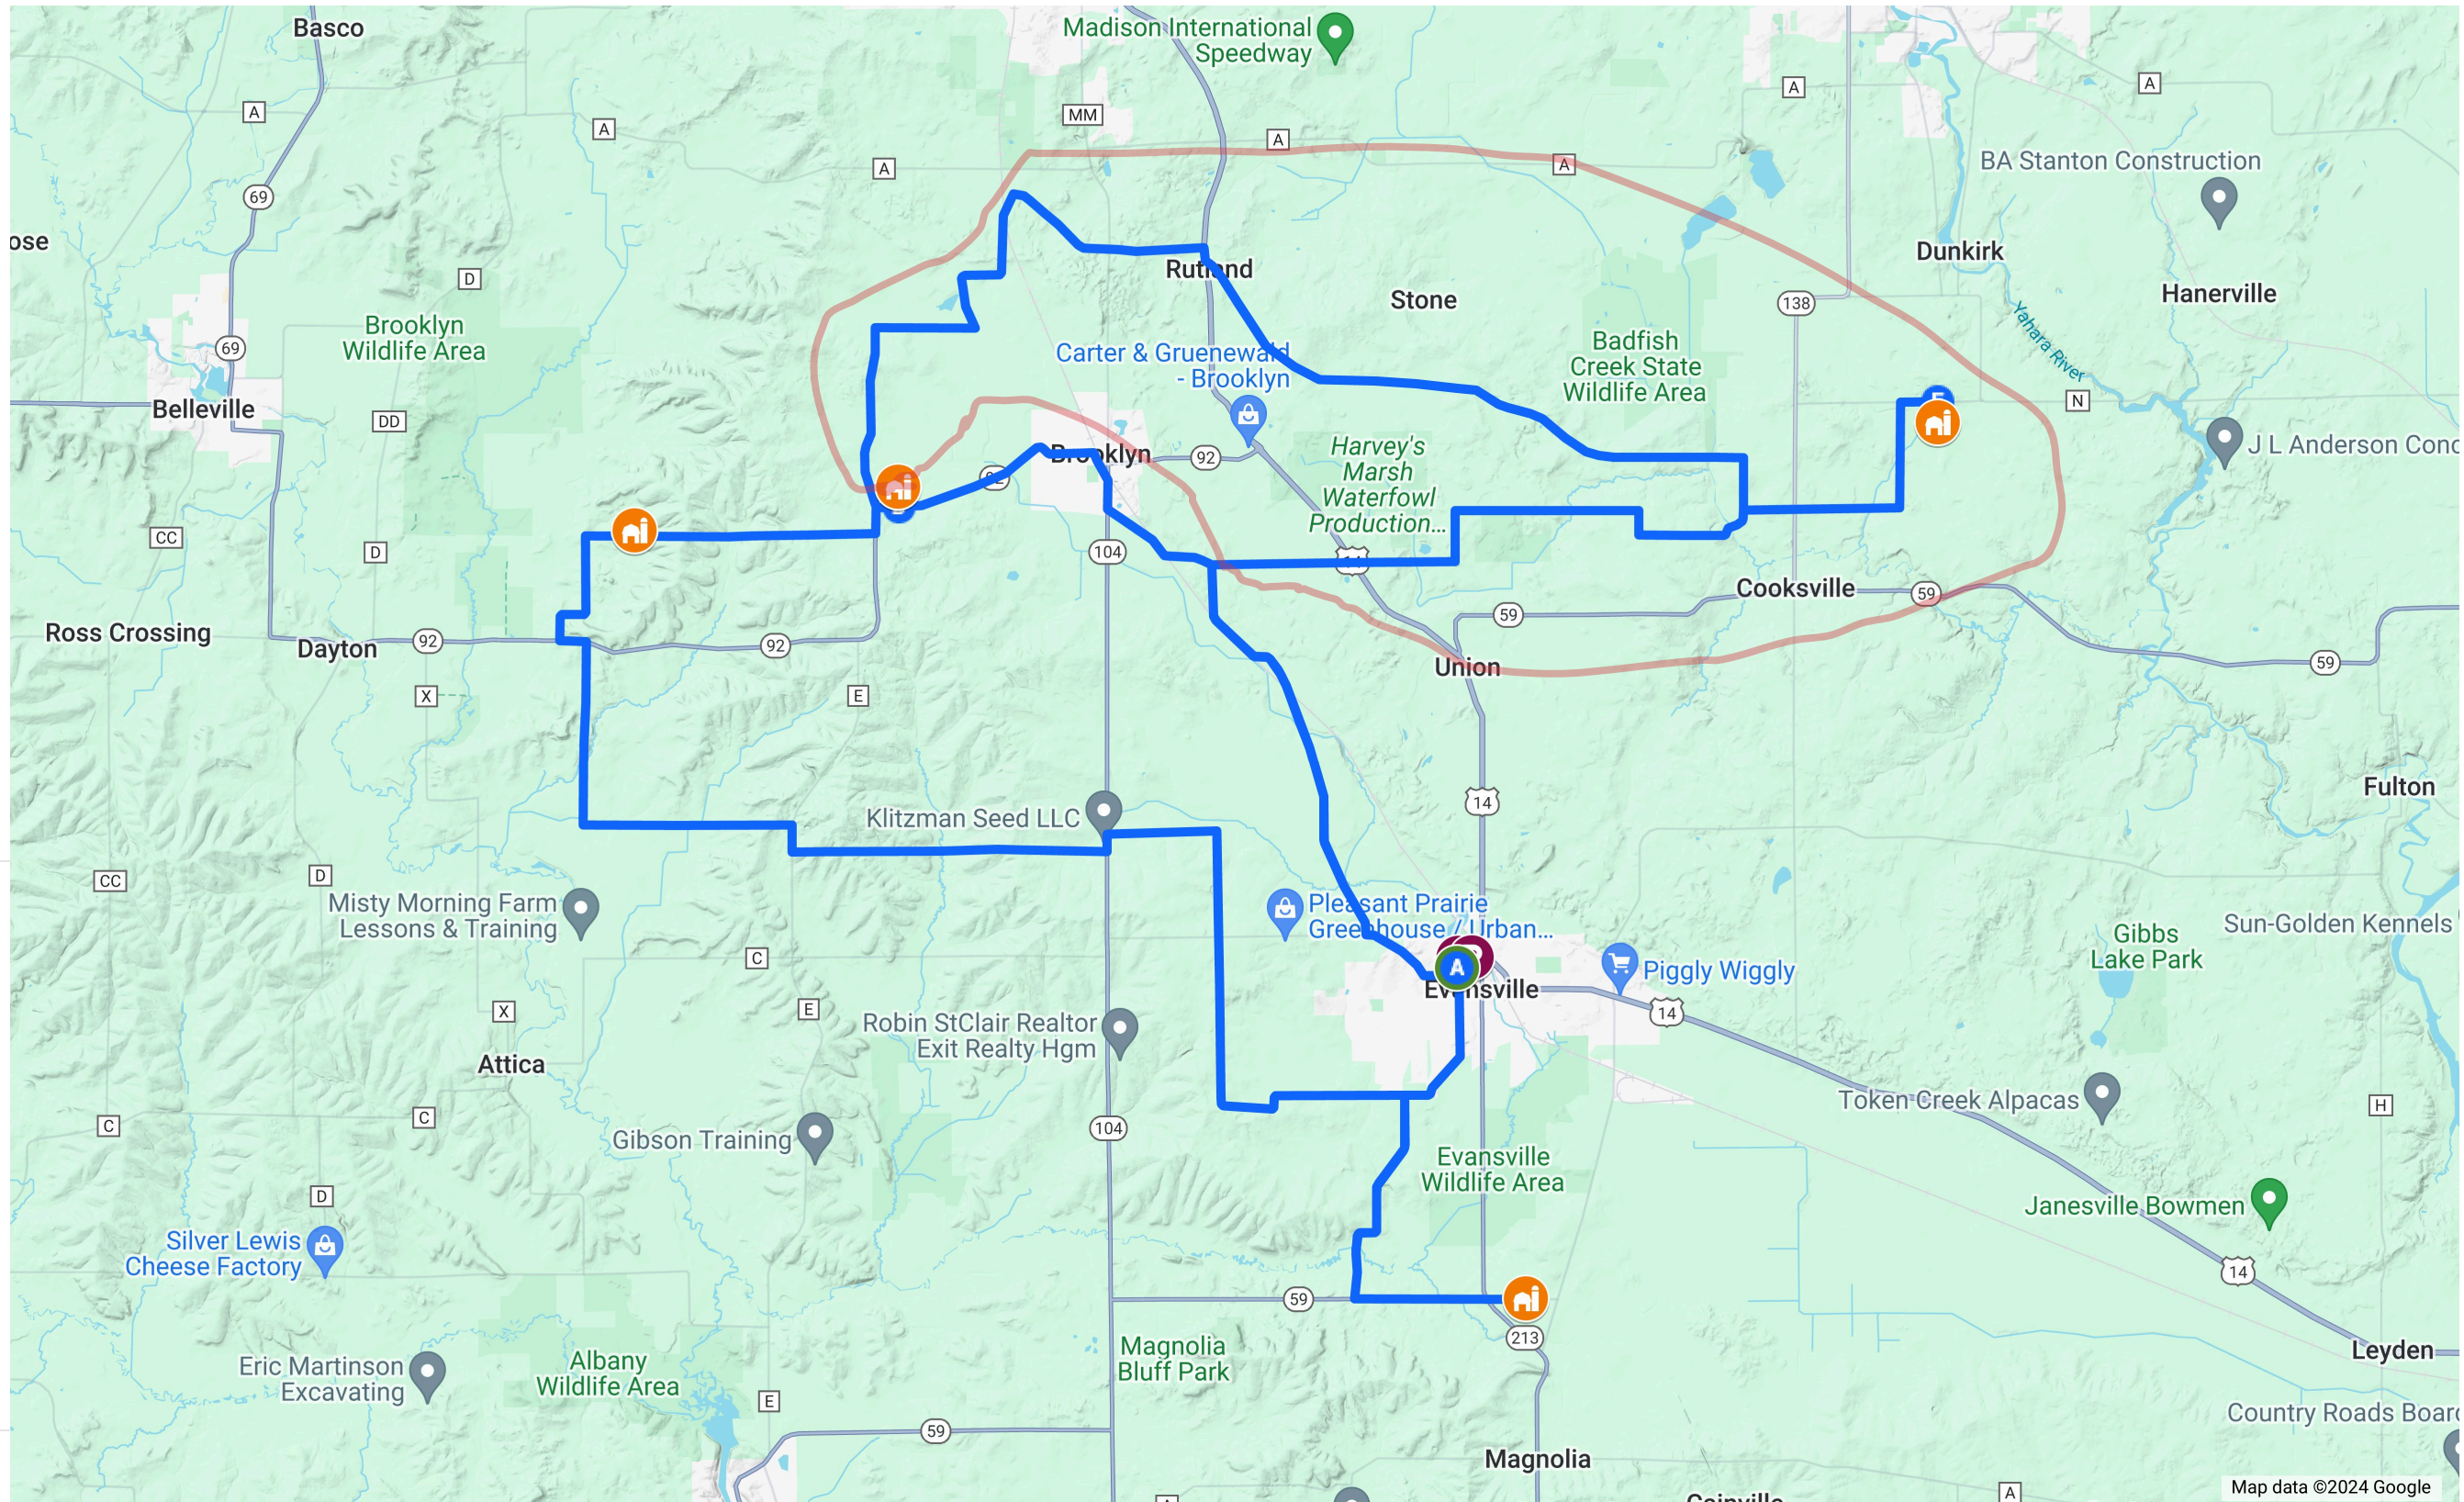

Bike the Barns 2024 - Sweeping the Course - DD

Stops

Lake Leota - Start

Tipi Produce

Winterfell Acers

Still Point Flower Farm

Yowela Farms

Lake Leota - Finish

Parking

Tent?

Short Route

Lake Leota - Start

Tipi Produce

Winterfell Acers

Still Point Flower Farm

Lake Leota - Finish

Long Route 2.0

Lake Leota - Start

Tipi Produce

Winterfell Acers

Still Point Flower Farm

Yowela Farms

Lake Leota - Finish
