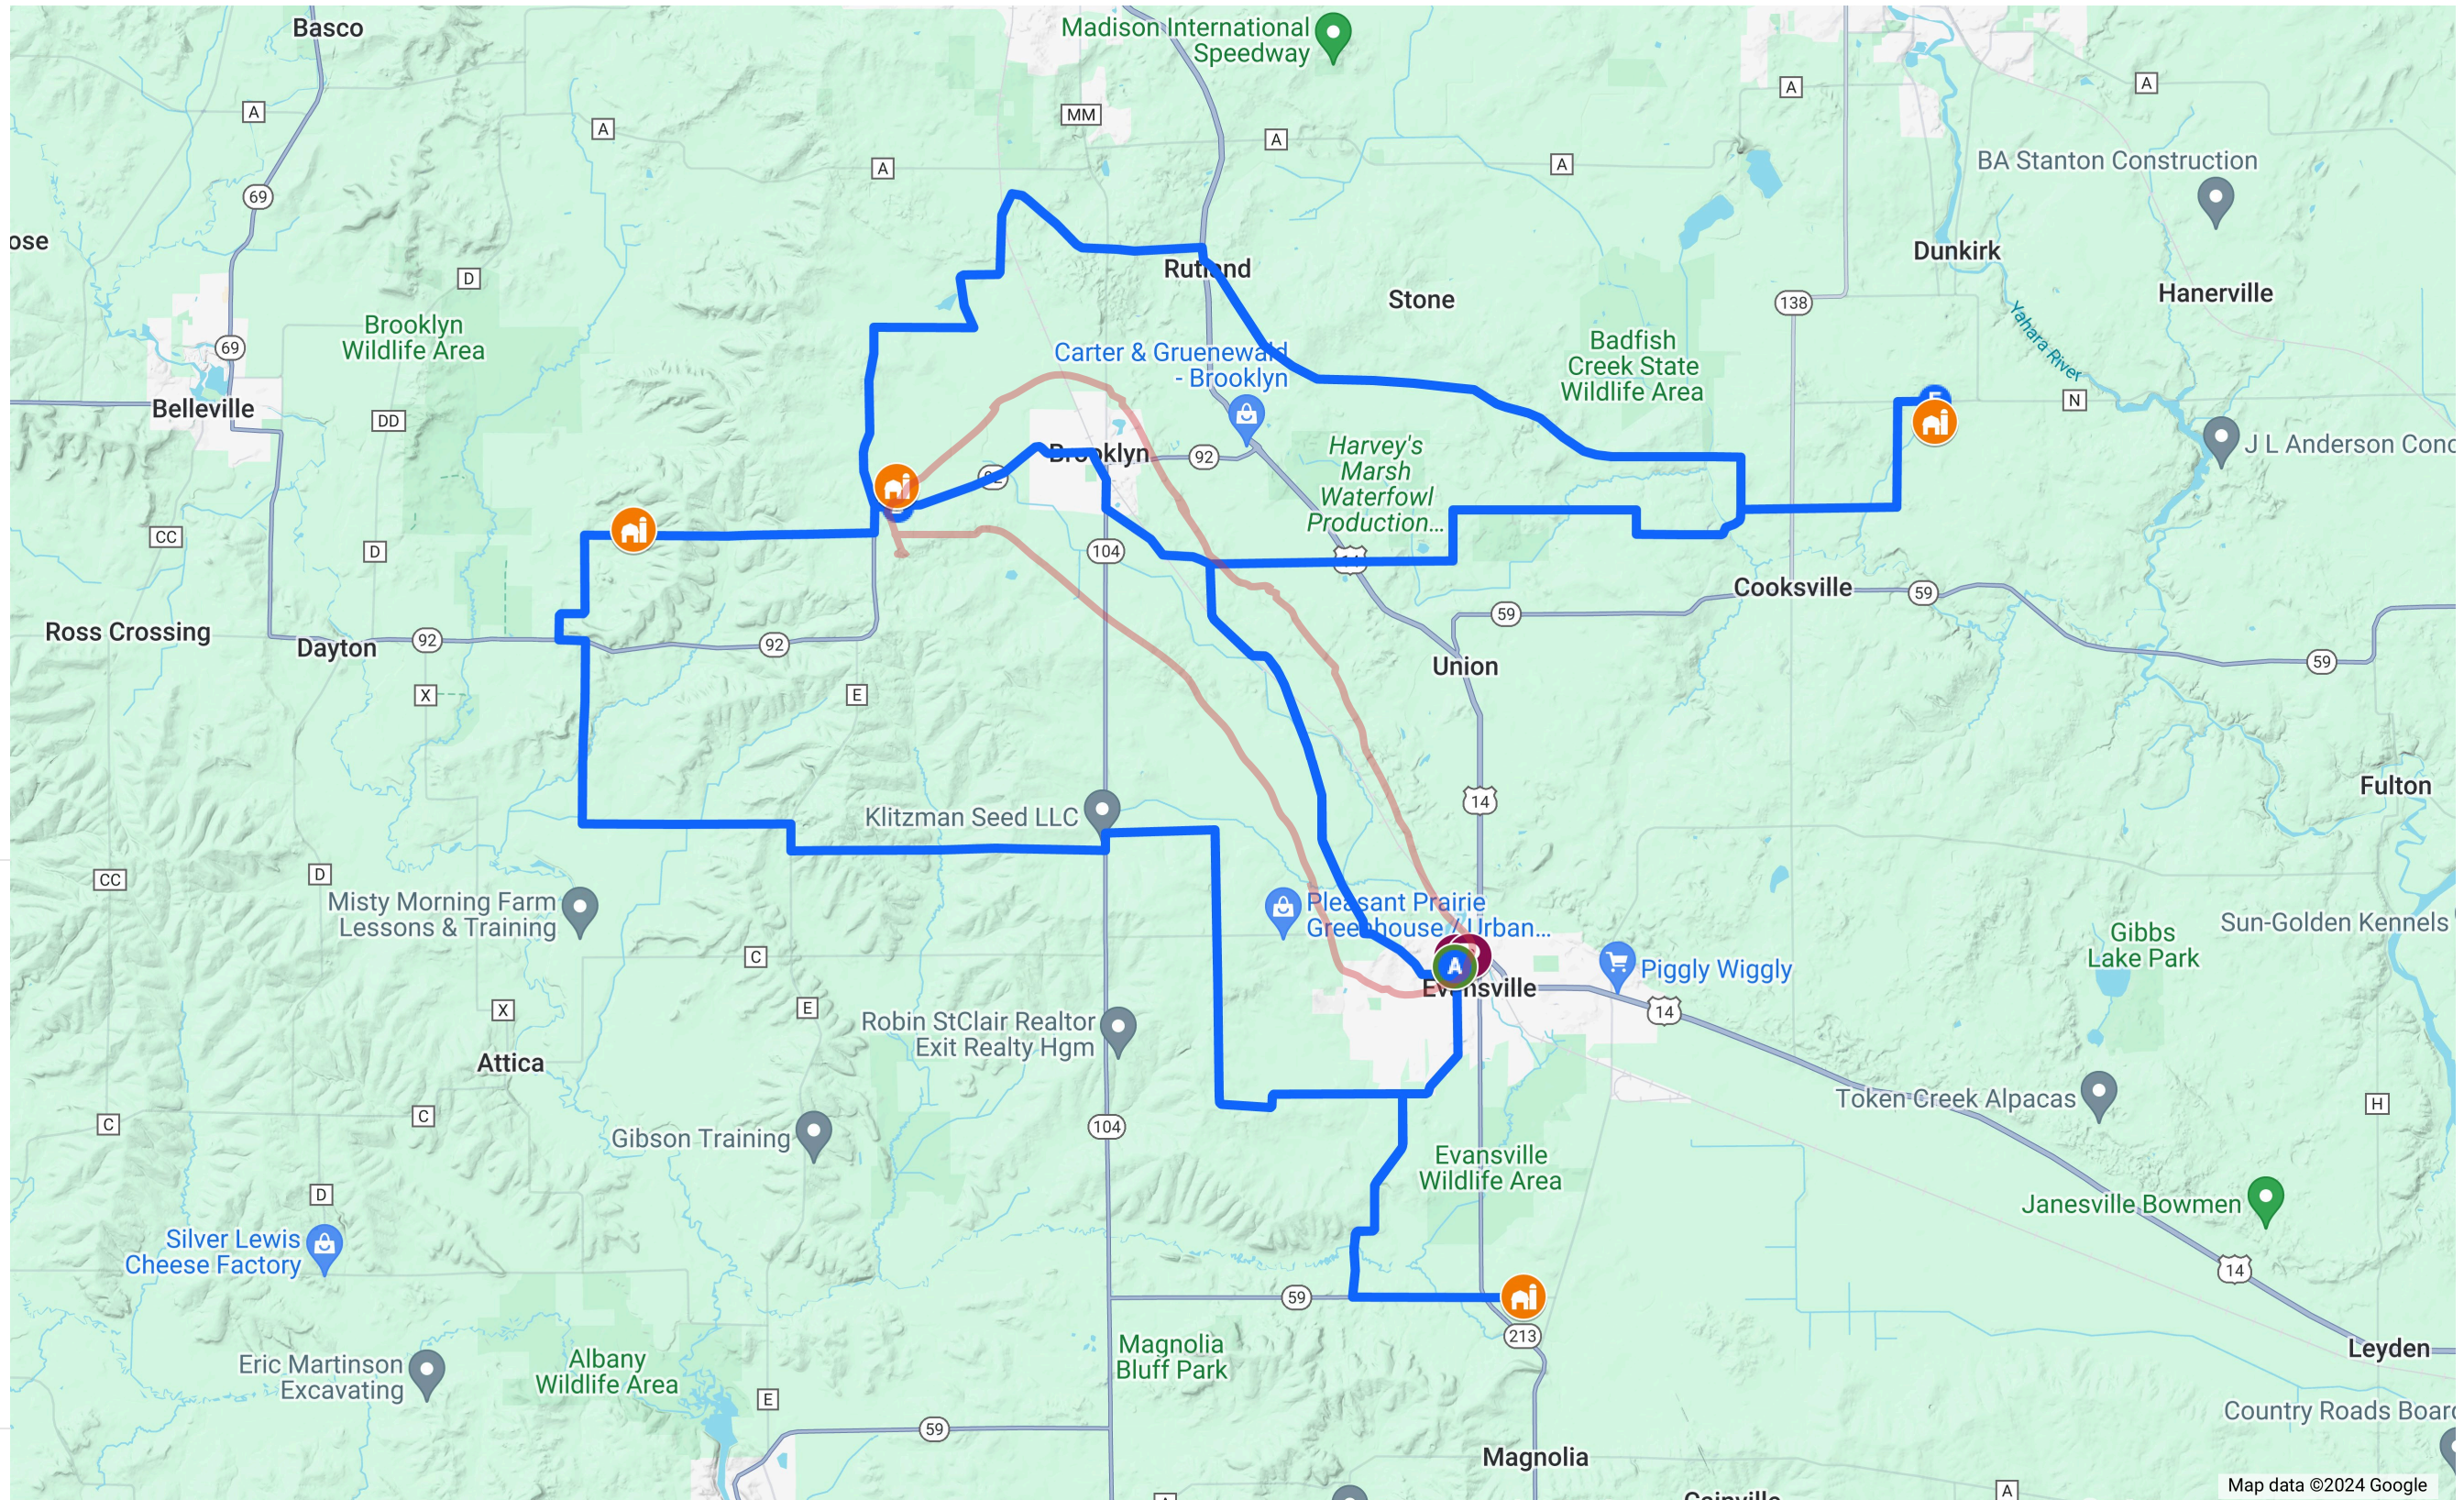

## Stops

Lake Leota - Start

Tipi Produce

Winterfell Acers

Still Point Flower Farm

Yowela Farms

Lake Leota - Finish

Parking

## Short Route

Lake Leota - Start

Tipi Produce

Winterfell Acers

Still Point Flower Farm

Lake Leota - Finish

## Long Route 2.0

Lake Leota - Start

Tipi Produce

Winterfell Acers

Still Point Flower Farm

Yowela Farms

Lake Leota - Finish

---