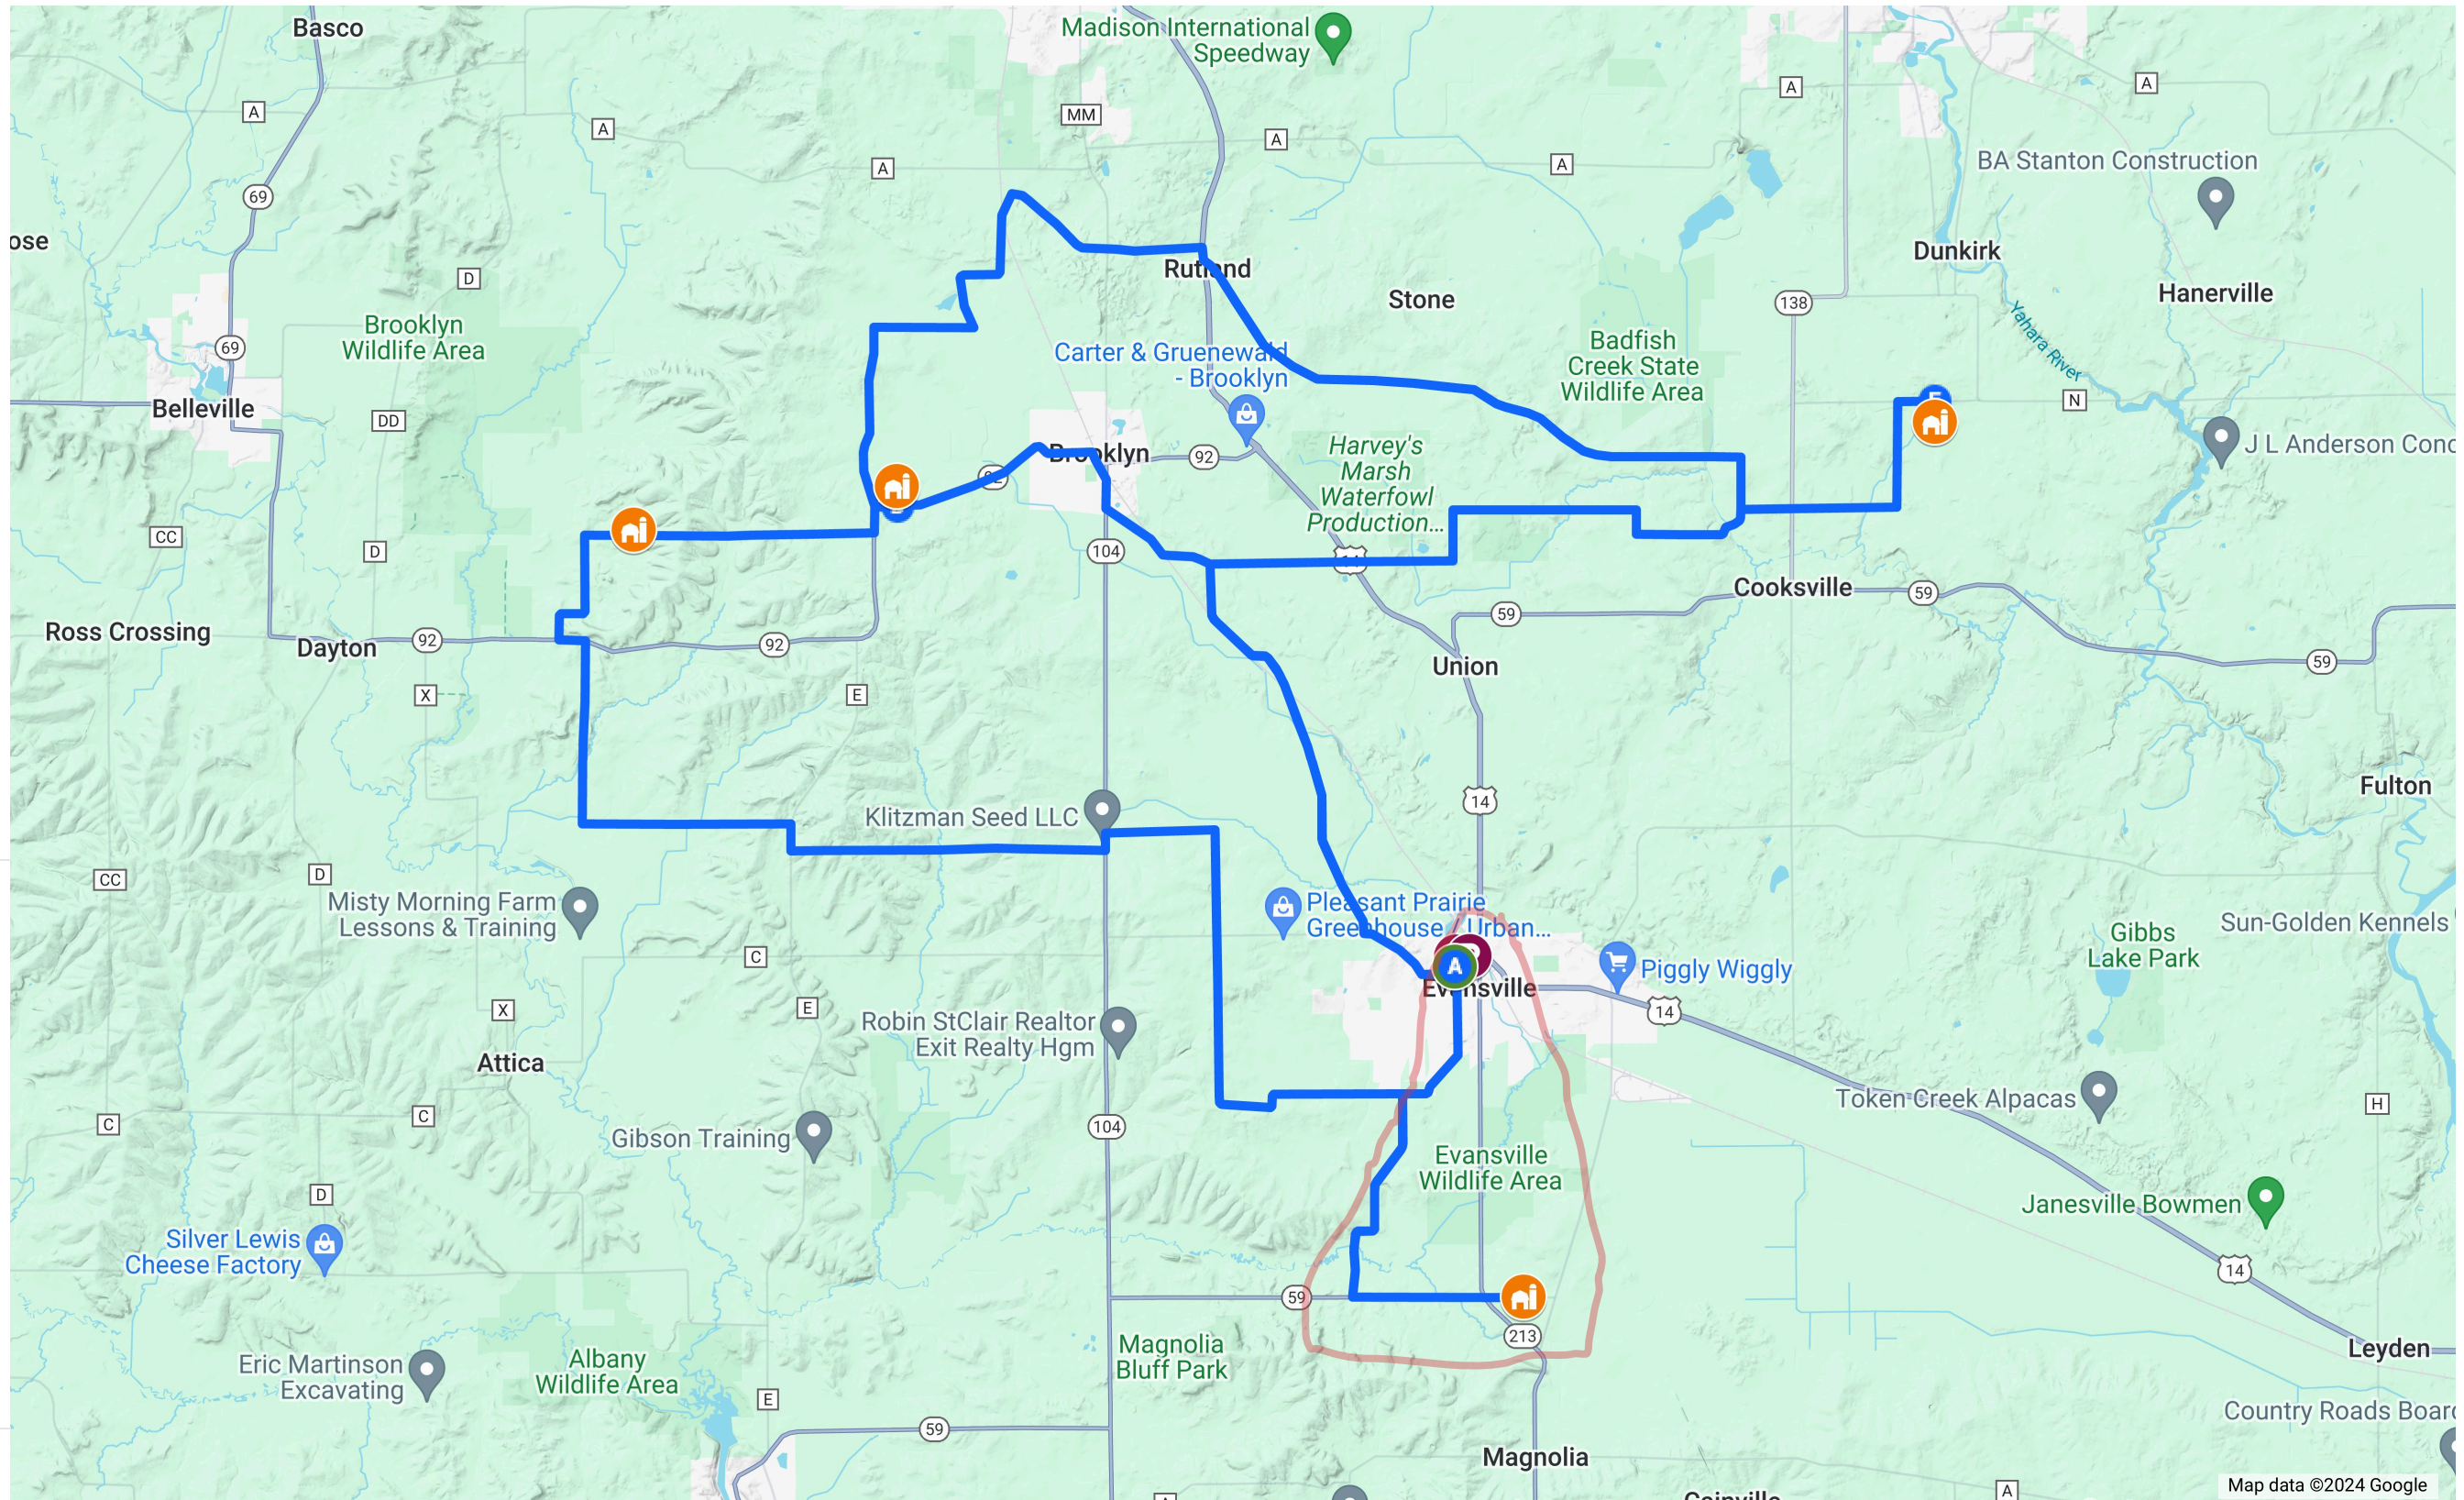

Bike the Barns 2024 - Sweeping the Course - AA

Stops

Lake Leota - Start

Tipi Produce

Winterfell Acers

Still Point Flower Farm

Yowela Farms

Lake Leota - Finish

Parking

Tent?

Short Route

Lake Leota - Start

Tipi Produce

Winterfell Acers

Still Point Flower Farm

Lake Leota - Finish

Long Route 2.0

Lake Leota - Start

Tipi Produce

Winterfell Acers

Still Point Flower Farm

Yowela Farms

Lake Leota - Finish
